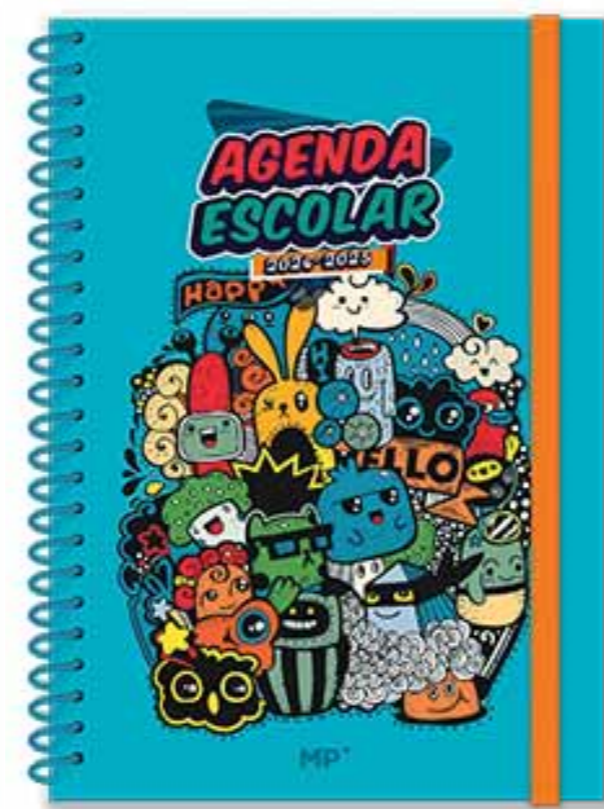

PB2425-09

cód.	paq.	caj.
PB2425-09	6	24

Tapa Plástica
Día página
Plástico
70 gr/m²